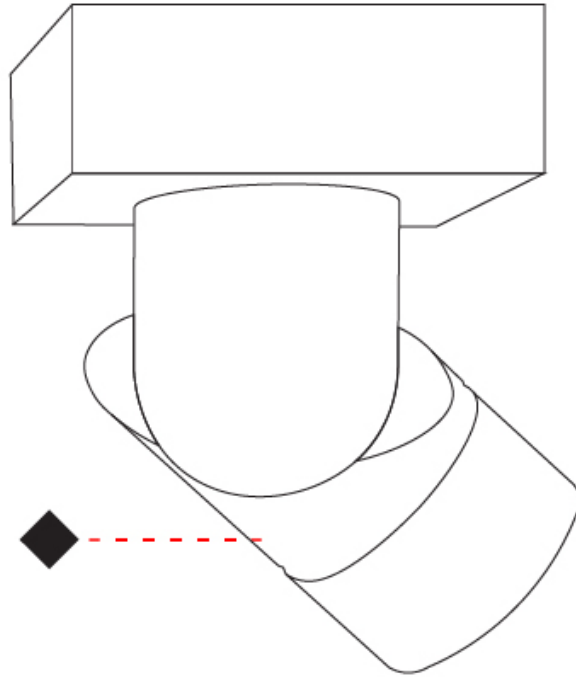

PROJECT

TYPE

SPECIFIER

QUANTITY

DATE

Disclaimer

white lamp head with white base and side, black lamp head with black base and side, black lamp head with silver base and black side