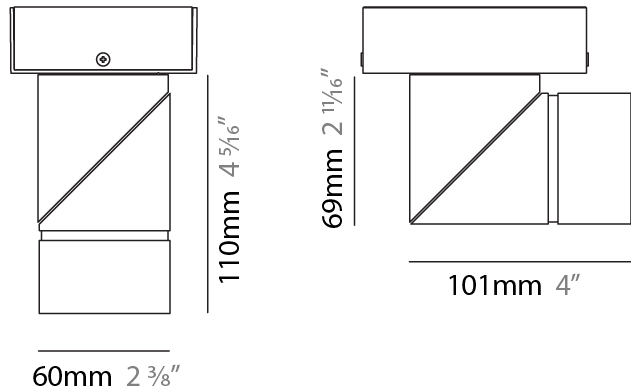

BOB SURFACE

A7200004-

base number   Color   Finish   Lens
Temperature   Options   Options

1. To build a product code in our configurator select the specify button on the base model # product page
2. To build a manual product code on this datasheet choose from the options listed below in blue font and add the suffix to the base model #

GENERAL

Series: Bob
Brand: Letroh
Division: Architectural
Mounting Type: Surface
Mounting Location: Ceiling
Subcategory: Semi-Flush

PHYSICAL

Shape: Cylinder
Diameter (mm): 60
Diameter (in): 2 ³/₈
Length (mm): 110
Length (in): 4 ⁵/₁₆
Depth (mm): 110
Depth (in): 4 ⁵/₁₆
Light Distribution: Adjustable / Direct
Weight (kg): 0.76
Weight (lbs): 1.67
Fixture Finish: WHI / BLK
Fixture Material: Aluminum

ELECTRICAL

Lamp Type: LED
Input Wattage (W): 20
Total Output Wattage (W): 17
Dimming: Tri-Mode (Non-Dimming and Phase Dimming (120Vac only) and 0-10V Dimming)
Driver Included: Yes
Driver Location: Integrated
Driver Type: Constant Current - Universal
Driver Class: Class 2
Input Voltage (V): 120 - 277
Constant Current (MA): 500

LED

Color Temperature (°K): 2700 / 3000
Max. Delivered Lumen (lm): 1800 / 1900
CRI: >90 CRI
Lamp Life (hrs): 50000

OPTICAL

Optic°: 30 / 40 60 / OV / RT / WW
Adjustability: Rotational 360°; Tilt 90°

RATINGS AND CERTIFICATIONS

Certified By: Certified for North American Standards
IP rating: IP20